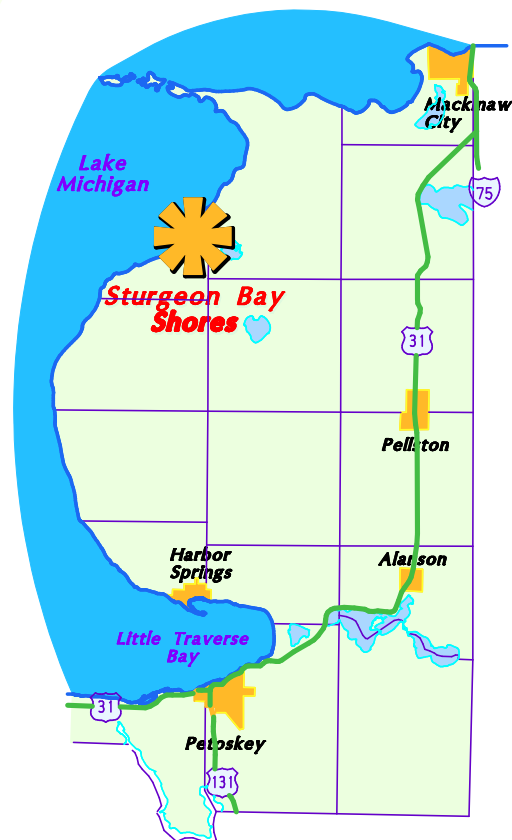

Sturgeon Bay Shores

Lake Michigan

STURGEON BAY DRIVE

M-119 SCENIC HWY

Vicinity Map

**BENCHMARK
ENGINEERING**

Harbor Springs, Michigan