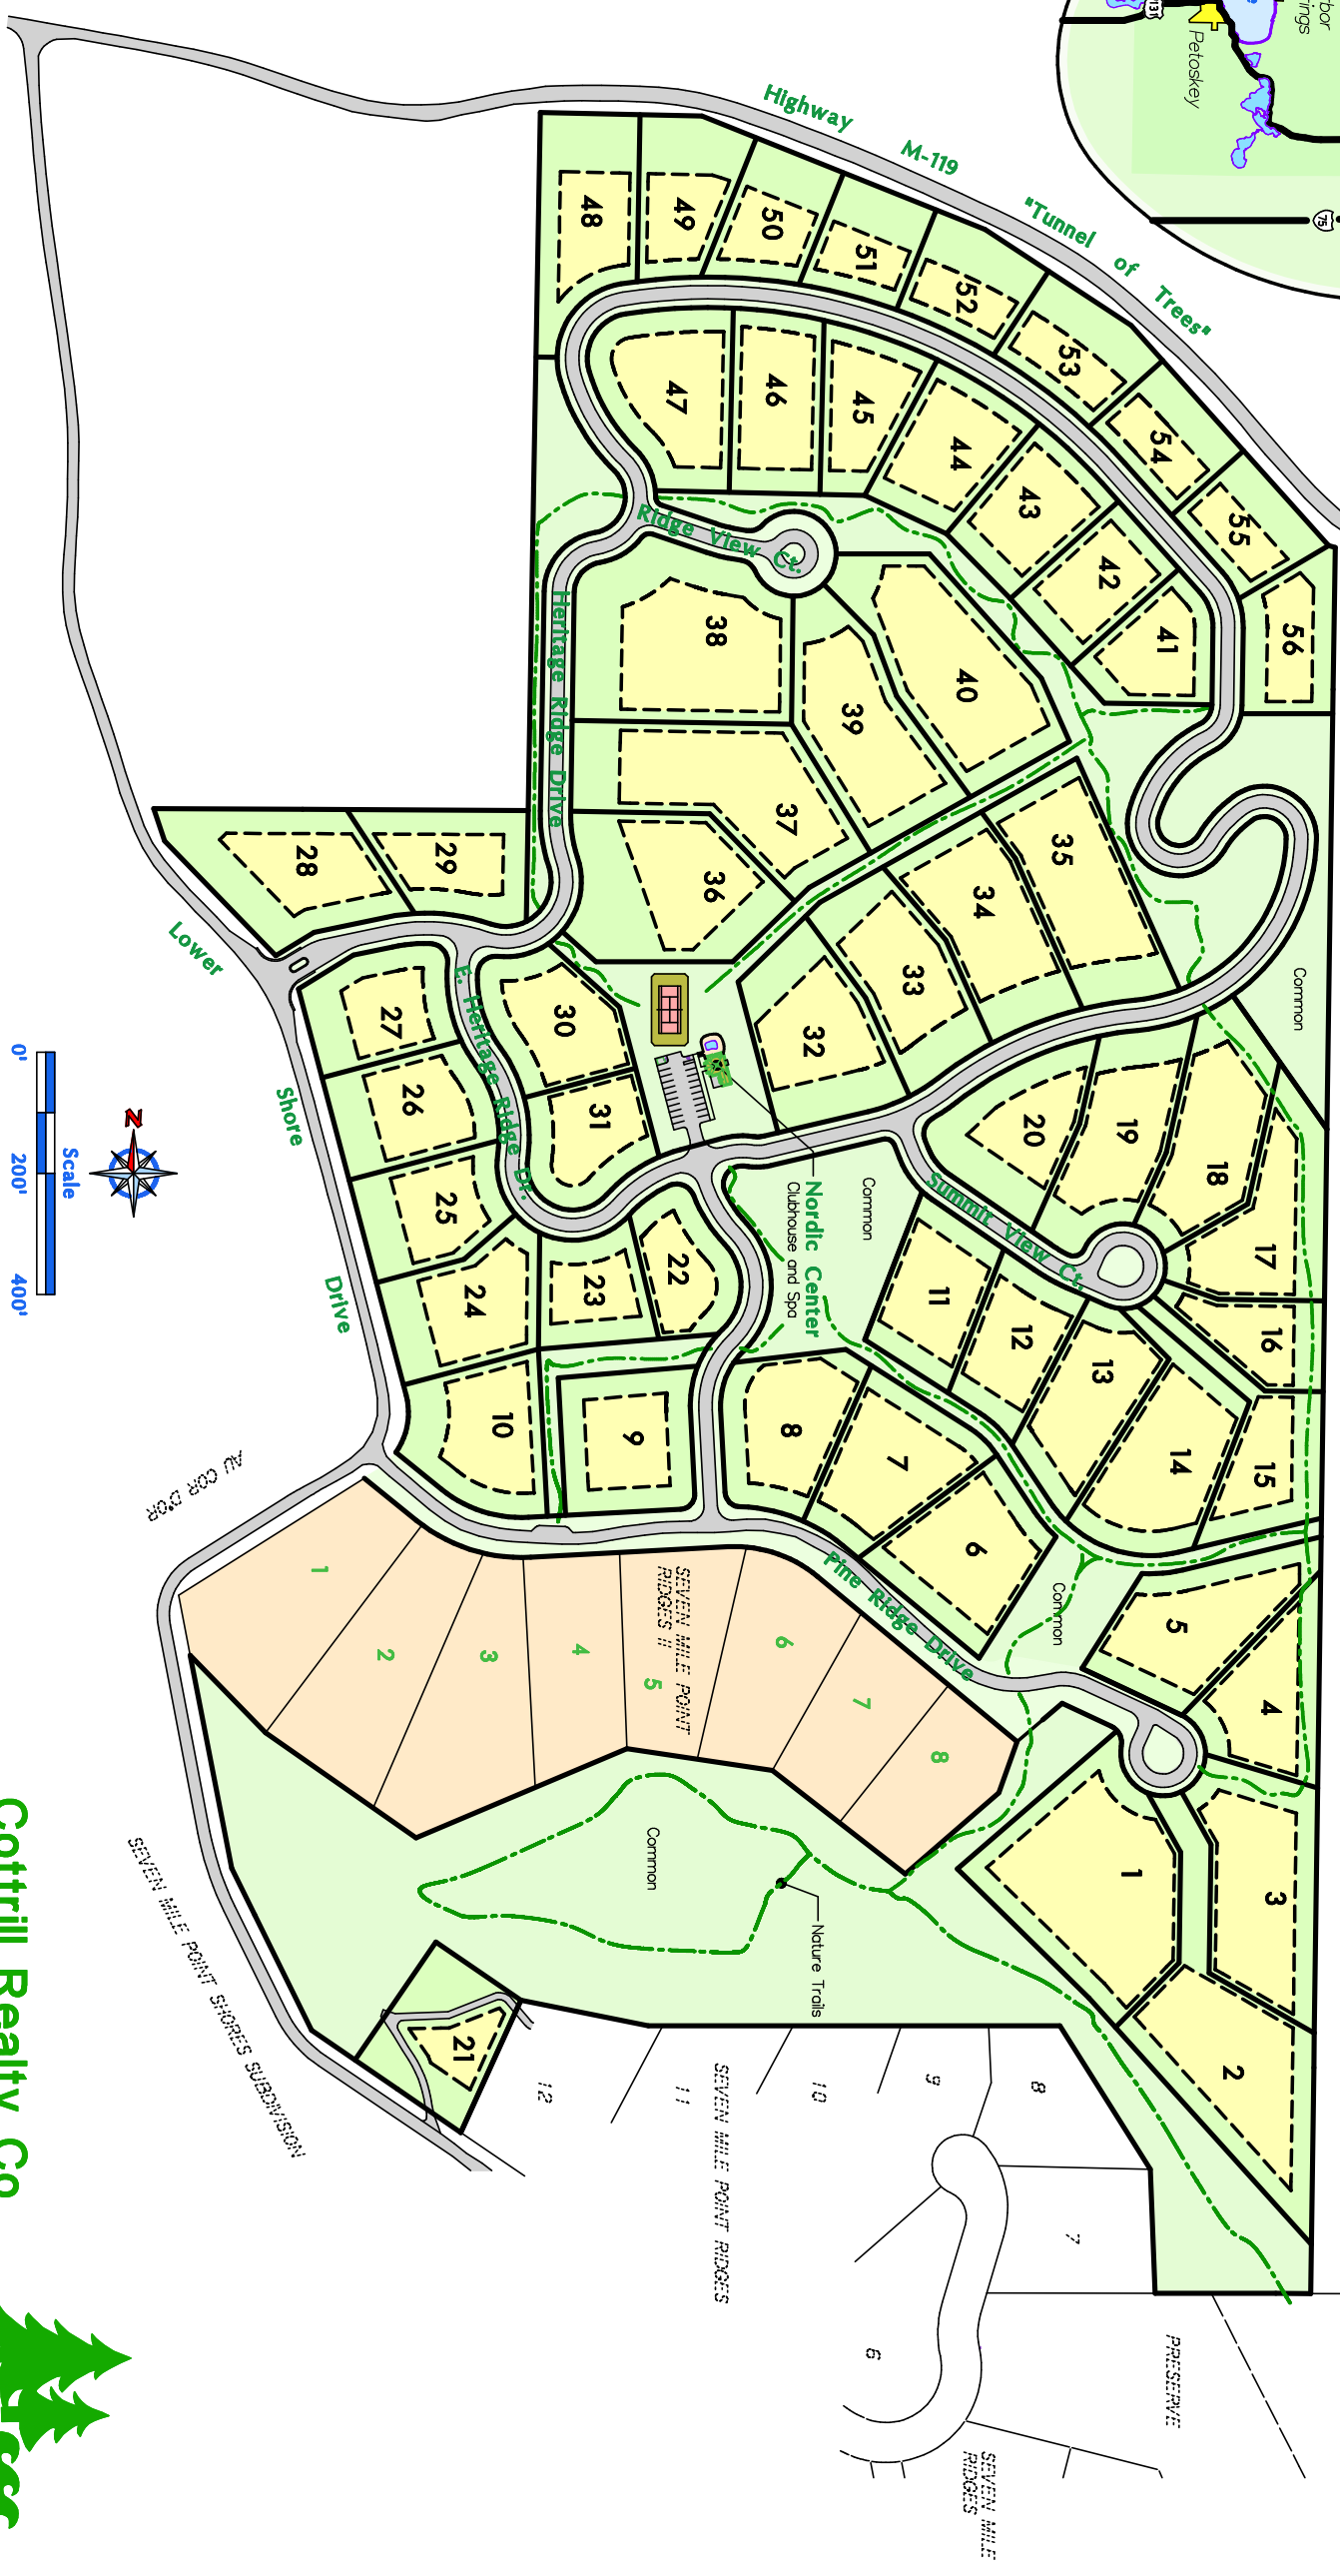

NORTHSHORE SPA & WELLNESS COMMUNITY

*Panoramic Views and Lake Michigan Access
in a Spectacular Natural Setting*

BENCHMARK
ENGINEERING, INC.
Harbor Springs, Michigan

Cottrill Realty Co.
Specializing in Lake Michigan Frontage
And Ecology Minded Development