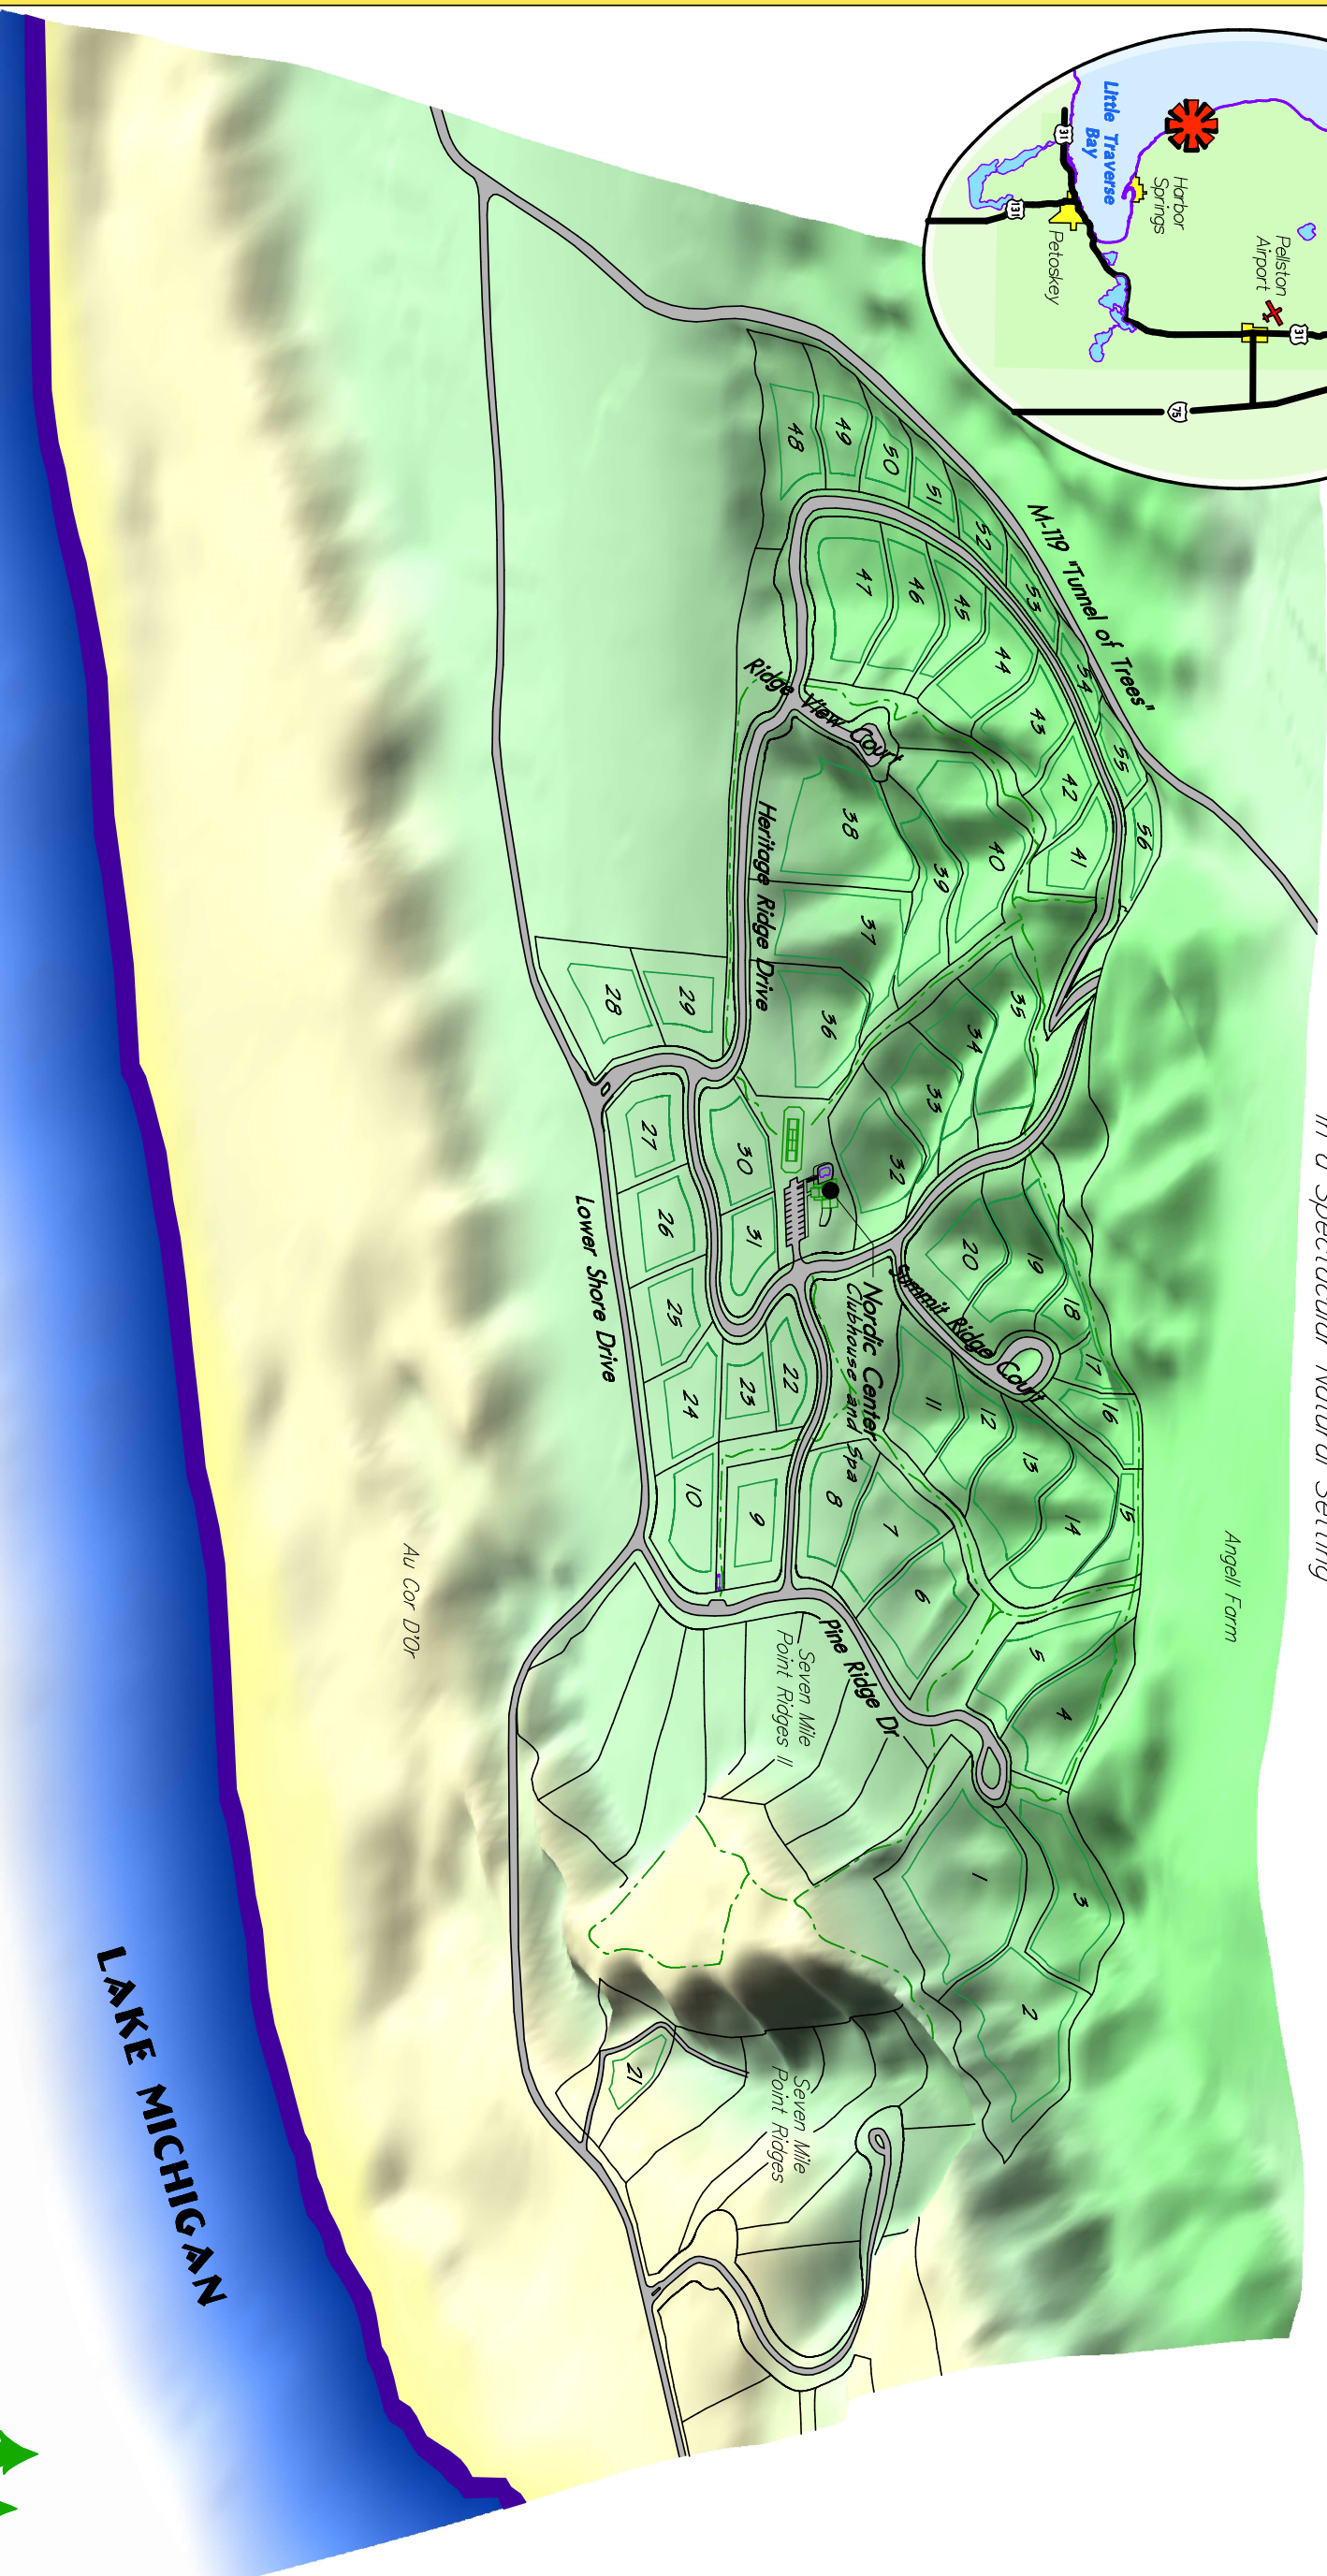

SEVEN MILE POINT RIDGES NORTHSHORE

*Panoramic Views and Lake Michigan Access
in a Spectacular Natural Setting*

Au Cor D'Or

LAKE MICHIGAN

**BENCHMARK
ENGINEERING, INC.**
Harbor Springs, Michigan

Cottrill Realty Co.
Specializing in Lake Michigan Frontage
And Ecology Minded Development