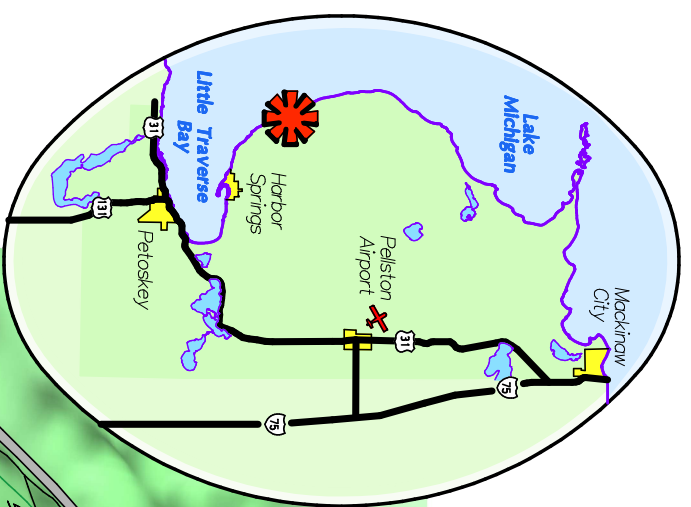

SEVEN MILE POINT RIDGES NORTHSHORE

*Panoramic Views and Lake Michigan Access
in a Spectacular Natural Setting*

Au Cor D'Or

LAKE MICHIGAN

**BENCHMARK
ENGINEERING, INC.**
Harbor Springs, Michigan

Cottrill Realty Co.
Specializing in Lake Michigan Frontage
And Ecology Minded Development